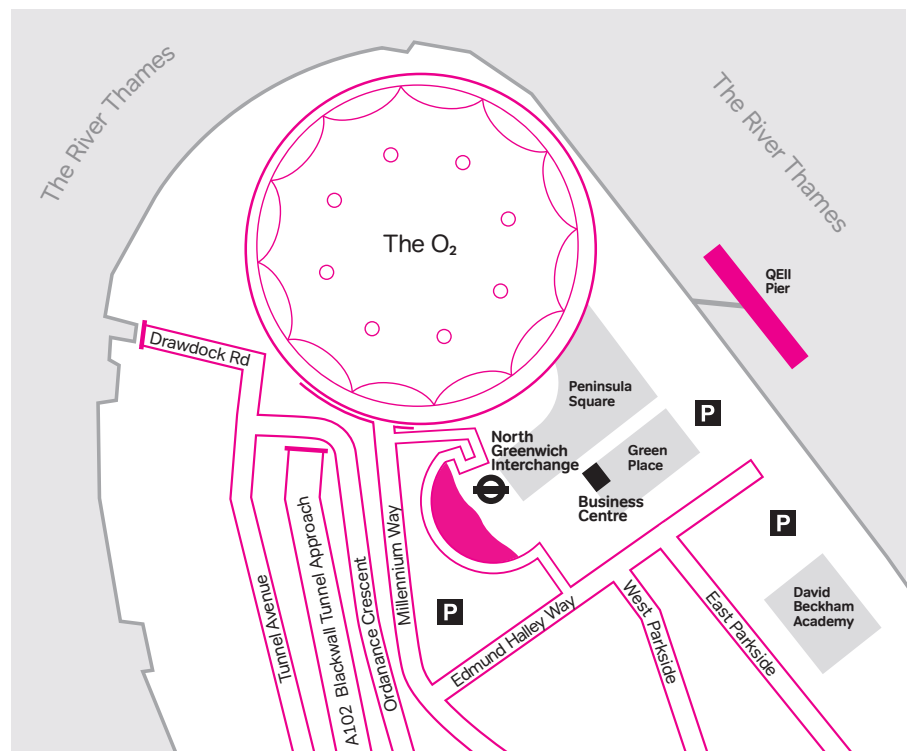

The Greenwich Peninsula Business Centre

Find us

Just 1 stop from Canary Wharf and 13 minutes from Waterloo, the Greenwich Peninsula Business Centre is easily accessible from the North Greenwich Interchange. The Interchange is also well served by a range of frequent bus services. Whilst we are well connected by road, we actively encourage the use of public transport as part of our commitment to lowering emissions on the peninsula.

By underground

Take the Jubilee line to North Greenwich. At the top of the escalators at ground level, turn back on yourself and exit the station directly onto Peninsula Square. Our Business Centre can be found immediately on the right, just a few steps from station building.

By bus

Once arrived at the bus station area, follow the exit nearest to bus stop A. Turn left out of the exit and the Business Centre can be found directly in front of you.

By car

Car parking in the vicinity of the Business Centre is limited. Parking can also be found on a limited basis at the North Greenwich Interchange, the entrance for which is located on Edmund Halley Way.